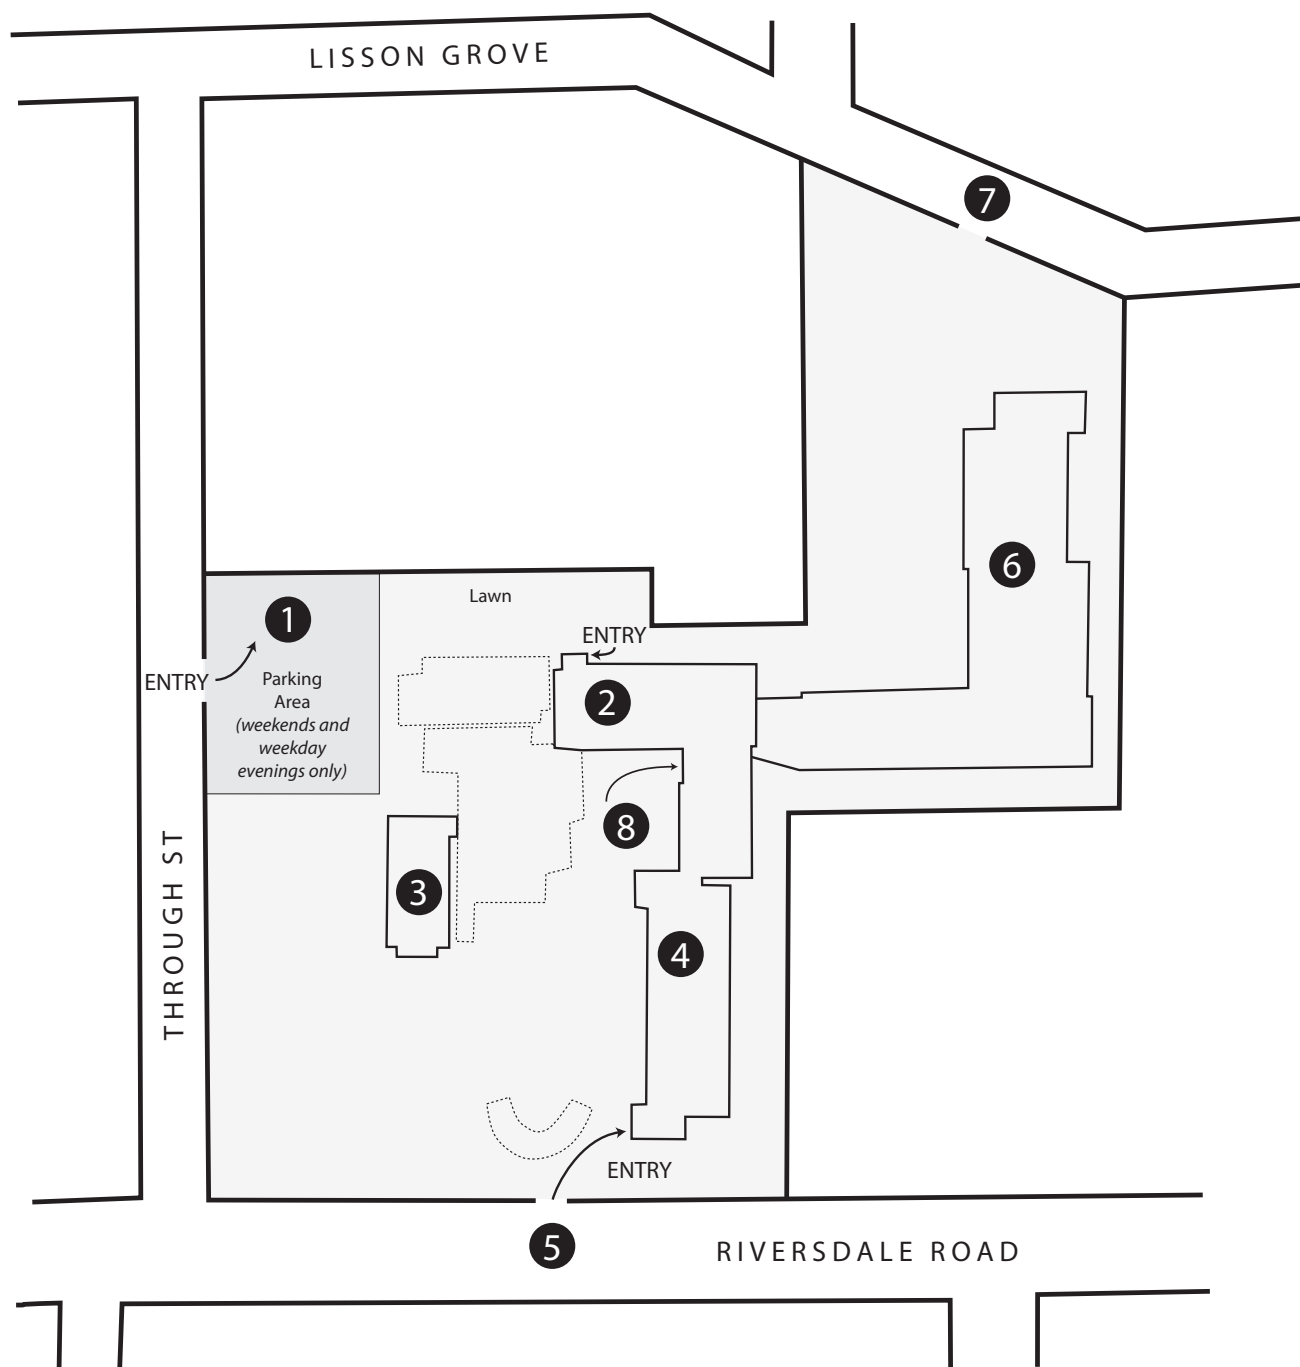

School of Philosophy Hawthorn Campus

Melway 45 C12

Onsite parking is available at 1 (weekends and weekday evenings only). Extended parking is also available on Riversdale Road (but be mindful of clearway times) and some short-term parking is available in surrounding streets. *As a courtesy to our neighbours, please do not park in Through St.*

1. Drive-in entry with car parking facilities at 1 Through St. (**Please note:** *this parking is not available during the day on weekdays, as it doubles as a school playground.*)
2. Entry to tearoom and enrolment area (1st floor)
3. MacLaren Hall
4. Introductory course and School Office (2nd floor)
5. Foot entry at 45 Riversdale Rd (see also 8.)
6. Erasmus Hall
7. Foot entry at 40 Lisson Grove
8. Alternate foot entry from 45 Riversdale Rd