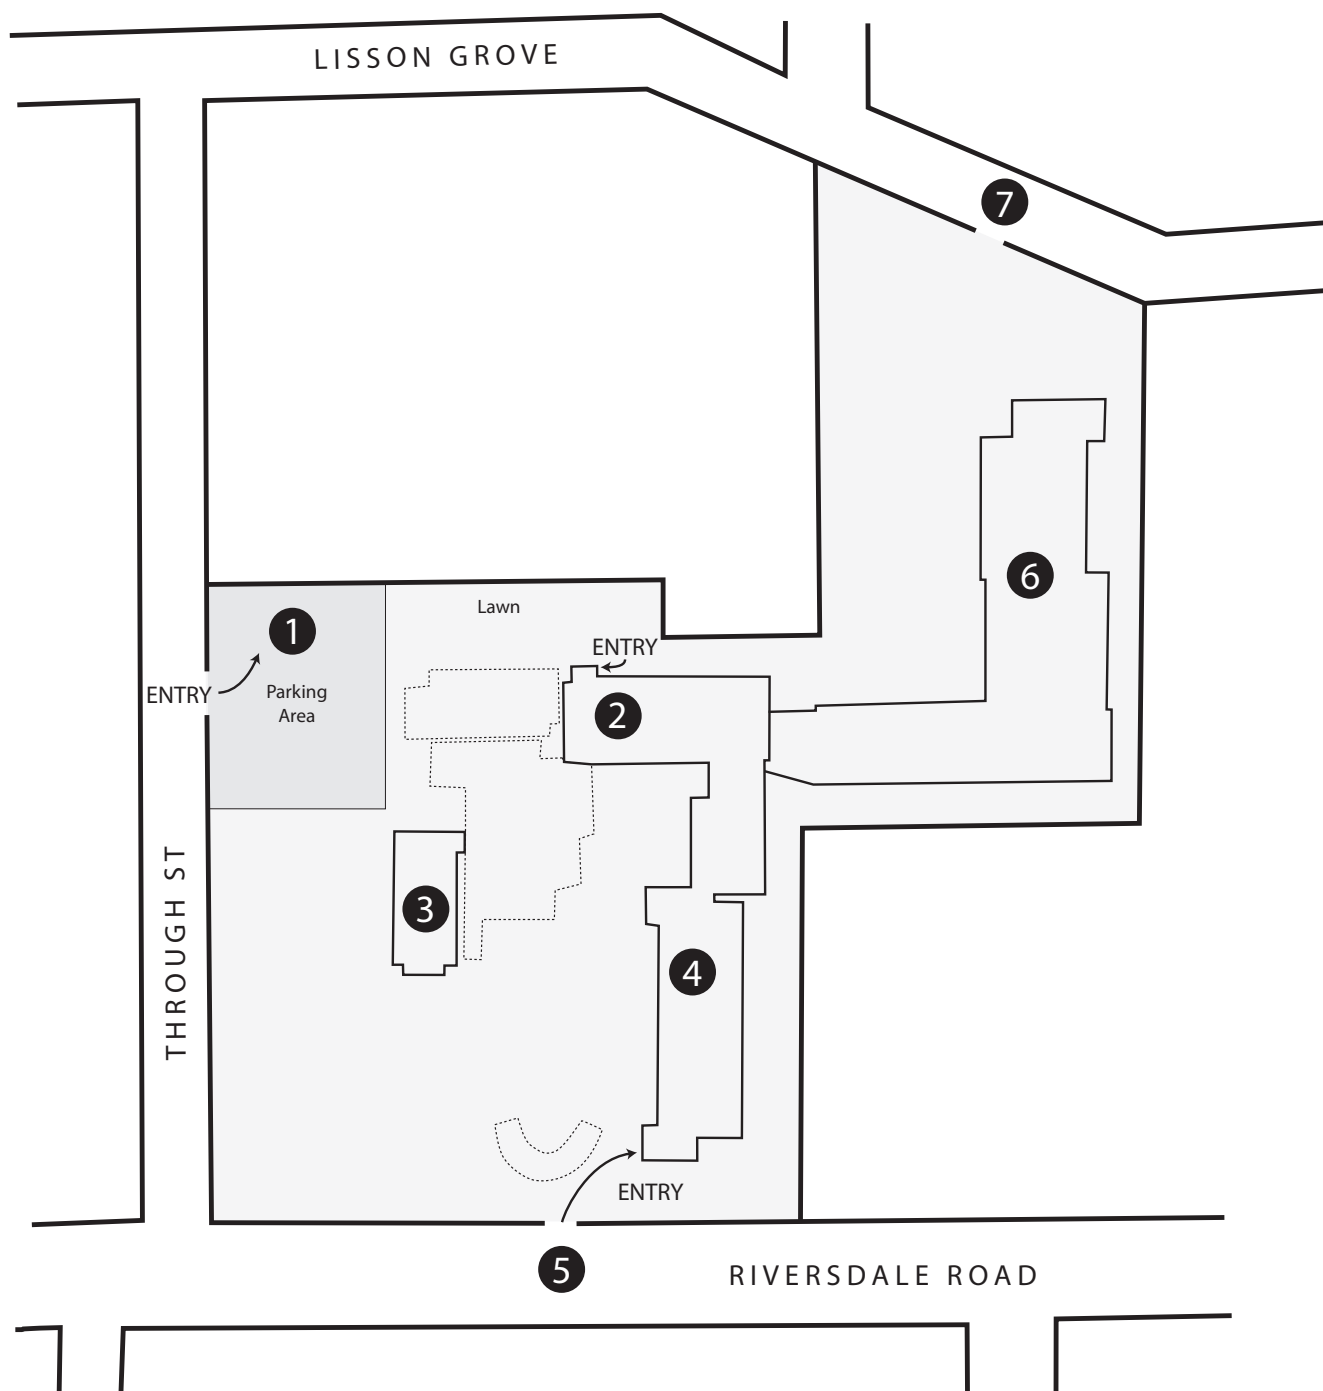

School of Philosophy Hawthorn Campus

Melway 45 C12

Onsite parking is available at 1, but ample parking is also available in the surrounding streets. *As a courtesy to our neighbours, please do not park in Through St.*

1. Drive-in entry with car parking facilities at 1 Through St
2. Entry to tearoom and enrolment area (1st floor)
3. MacLaren Hall
4. Introductory course and School Office (2nd floor)
5. Foot entry at 45 Riversdale Rd
6. Erasmus Hall
7. Foot entry at 40 Lisson Grove